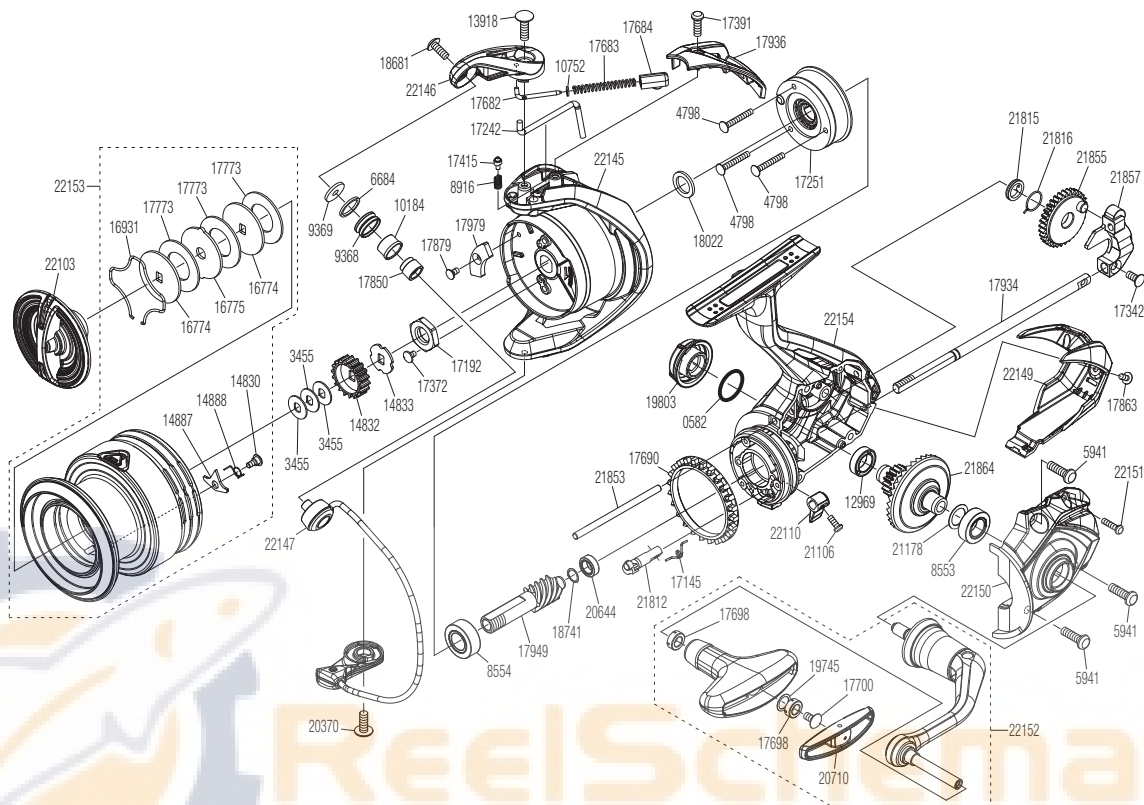

SHIMANO

SAHARA

SH-4000XG

Please note that the number of adjusting washers may not always be the same as shown in the exploded views.

(51SF57BH45X)

Please note that your actions take full responsibility when you take it apart.

Part No.	Description	Part No.	Description	Part No.	Description
RD 0582	O Ring	RD17391	Screw	RD21816	Bushing Spring
RD 3455	Spool Washer	RD17415	Click Pin	RD21853	Oscillating Guide
RD 4798	Screw	RD17682	Bail Spring Guide A	RD21855	Oscillating Gear
RD 5941	Screw	RD17683	Bail Spring	RD21857	Oscillating Slider
RD 6684	Spacer	RD17684	Bail Spring Guide B	RD21864	Drive Gear
RD 8553	Ball Bearing	RD17690	Friction Ring	RD22103	Drag Knob Assembly
RD 8554	Ball Bearing	RD17698	Bushing	RD22110	Anti Reverse Lever
RD 8916	Click Spring	RD17700	Screw	RD22145	Rotor
RD 9368	Line Roller	RD17773	Drag Washer	RD22146	Bail Arm
RD 9369	Washer	RD17850	Collar	RD22147	Bail Assembly
RD10184	Bushing	RD17863	Screw	RD22149	Rear Protector
RD10752	Bail Spring Guide A Collar	RD17879	Screw	RD22150	Side Cover
RD12969	Ball Bearing	RD17934	Main Shaft	RD22151	Screw
RD13918	Screw	RD17936	Bail Spring Cover	RD22152	Handle Assembly
RD14830	Screw	RD17949	Pinion Gear	RD22153	Spool Assembly
RD14832	Spool Support A	RD17979	Counter Weight	RD22154	Body Assembly
RD14833	Spool Support B	RD18022	Washer		
RD14887	Drag Click	RD18681	Screw		
RD14888	Drag Click Spring	RD18741	Washer		
RD16774	Key Washer	RD19745	Washer		
RD16775	Eared Washer	RD19803	Handle Screw Cap		
RD16931	Retainer	RD20370	Screw		
RD17145	Anti Reverse Cam Spring	RD20644	Ball Bearing		
RD17192	Rotor Nut	RD20710	Handle Knob Seal		
RD17242	Bail Trip Lever	RD21106	Screw		
RD17251	Roller Clutch Assembly	RD21178	Washer		
RD17342	Screw	RD21812	Anti Reverse Cam		
RD17372	Screw	RD21815	Bushing		